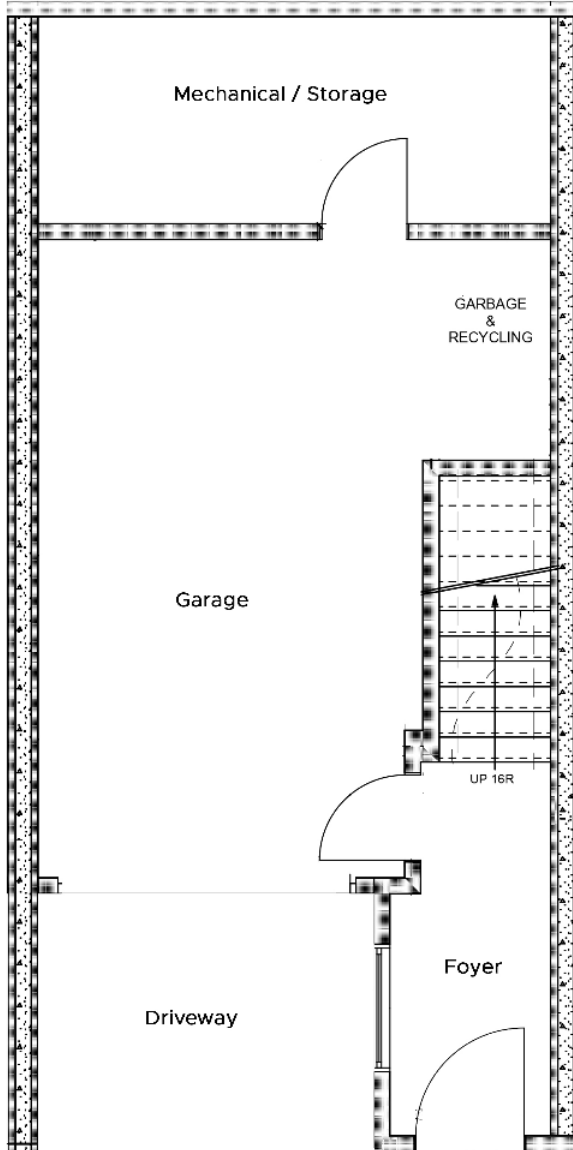

Unit B - 415 7th Street NW - 1,222 sq. ft.

1st Floor
67 Sq. Ft.

2nd Floor
542 Sq. Ft.

3rd Floor
613 Sq. Ft.