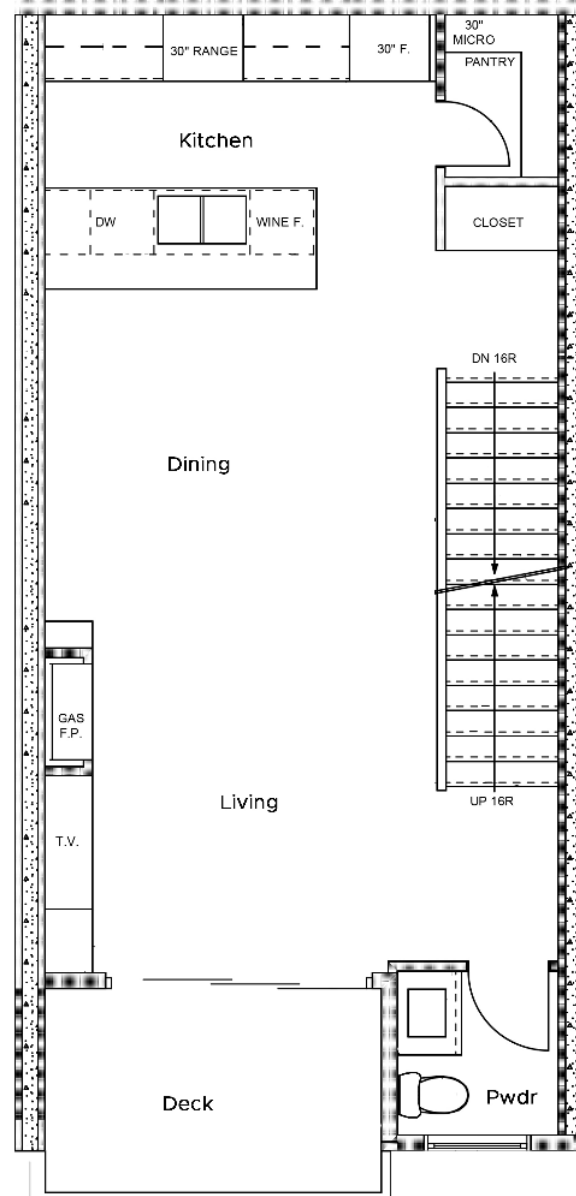

Unit B - 415 7th Street NW - 1,222 sq. ft.

1st Floor
67 Sq. Ft.

2nd Floor
542 Sq. Ft.

3rd Floor
613 Sq. Ft.