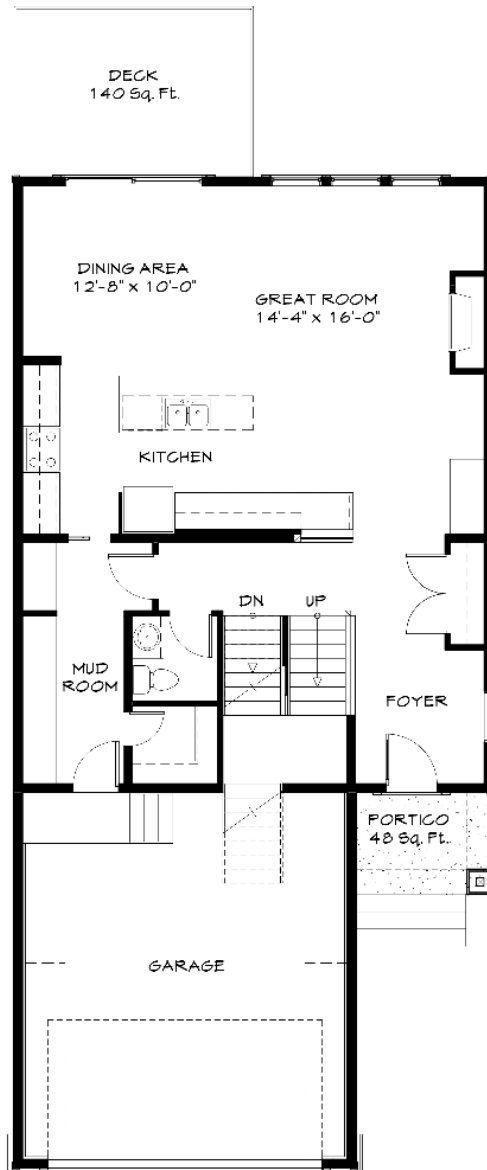

## Brittania

2,435 Sq. Ft.  
2 Storey

3 Bedrooms  
2.5 Baths

Main  
1,009 Sq. Ft.

Upper  
1,426 Sq