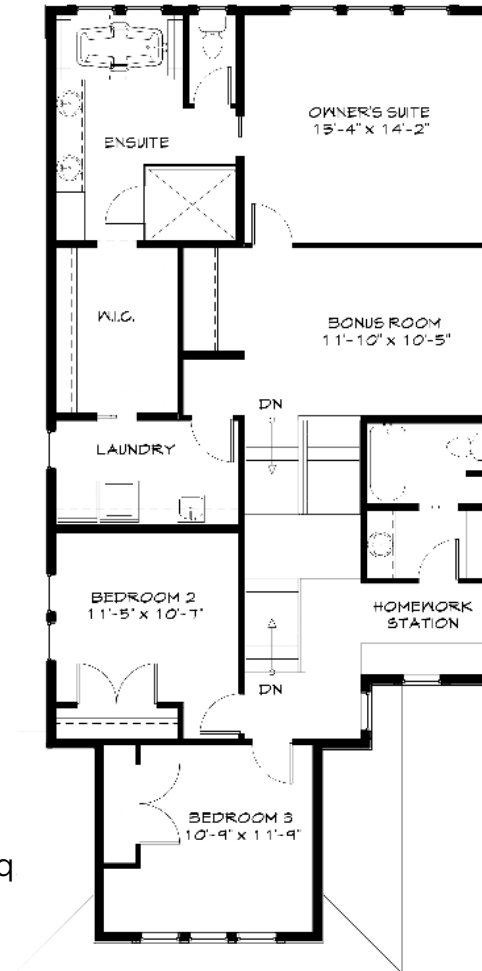

## Brittania

2,435 Sq. Ft.  
2 Storey

3 Bedrooms  
2.5 Baths

Main  
1,009 Sq. Ft.

Upper  
1,426 Sq