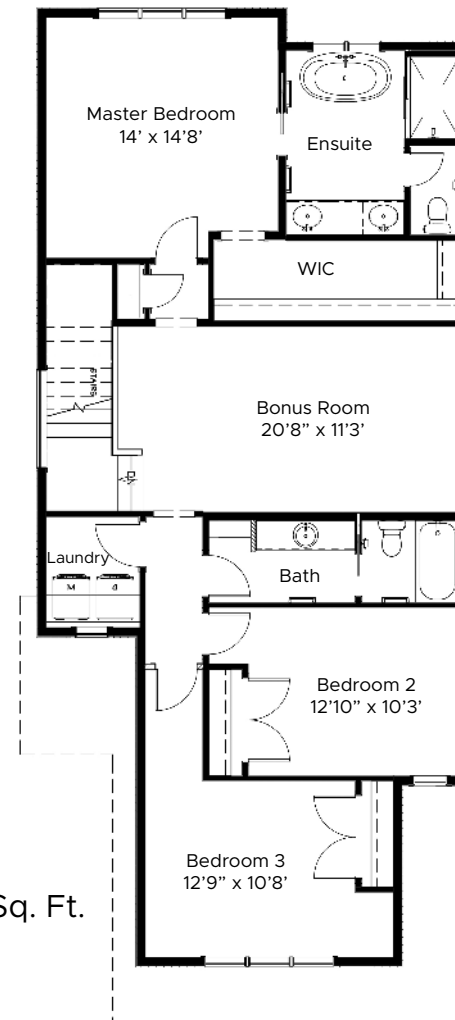

RENOVA

HOMES | RENOVATIONS

Sunalta 26

2,288 Sq. Ft.
2 Storey

3 Bedroom
2.5 Baths

Main
966 Sq. Ft.

Upper
1,322 Sq. Ft.