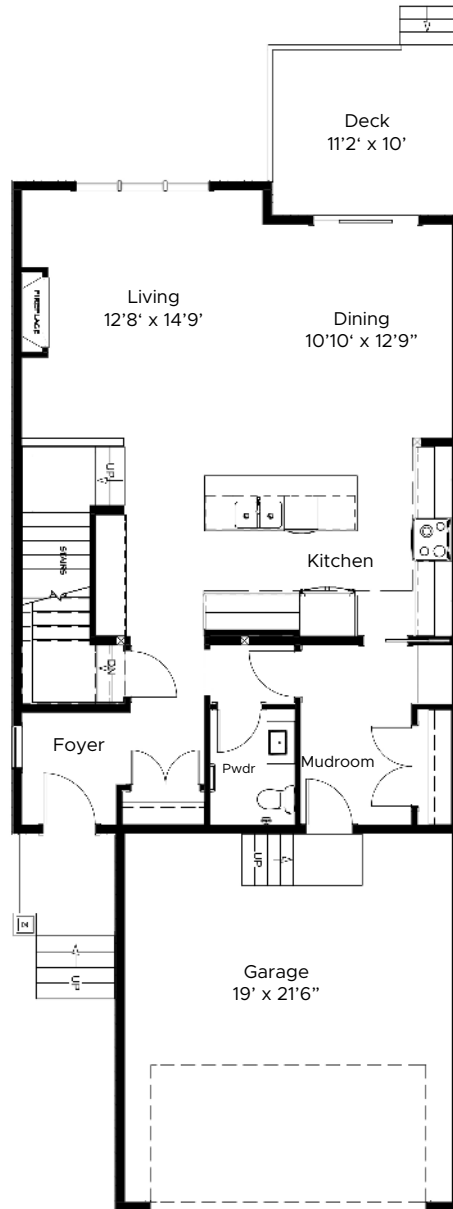

RENOVA

HOMES | RENOVATIONS

Sunalta 26

2,288 Sq. Ft.
2 Storey

3 Bedroom
2.5 Baths

Main
966 Sq. Ft.

Upper
1,322 Sq. Ft.