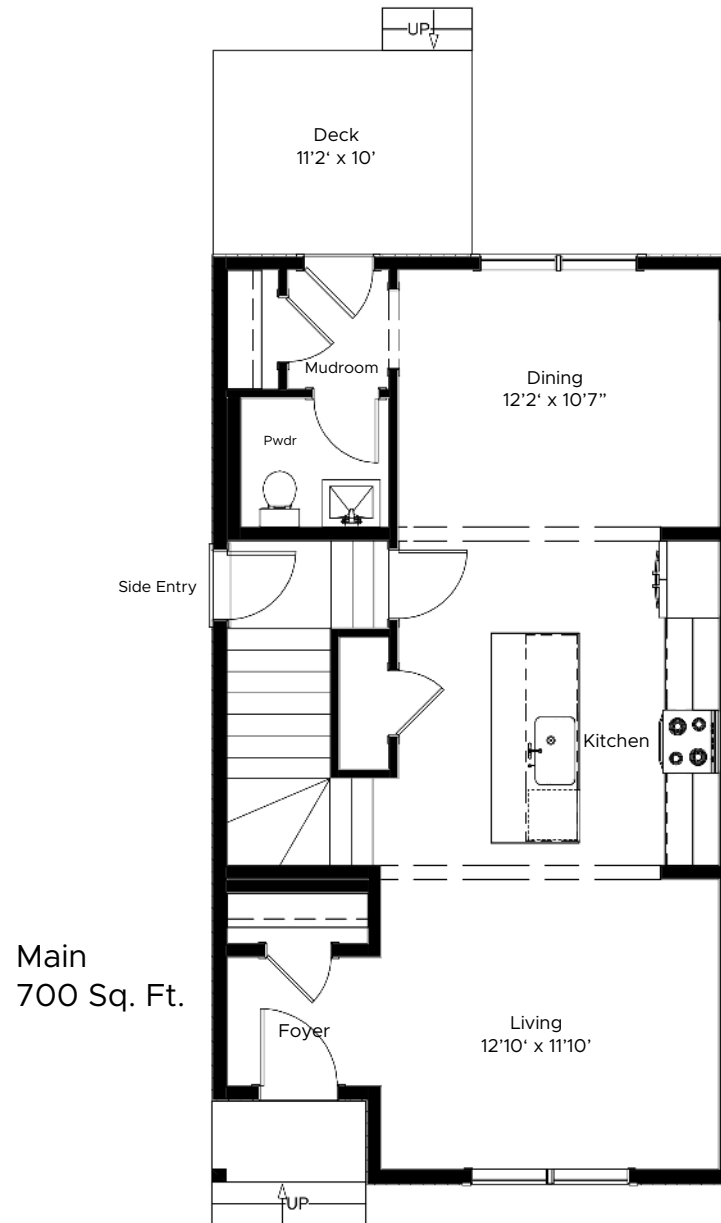

RENOVA

HOMES | RENOVATIONS

Varsity

1,370 Sq. Ft.

2 Storey Semi-detached

3 Bedroom

2.5 Baths

Upper
670 Sq. Ft.