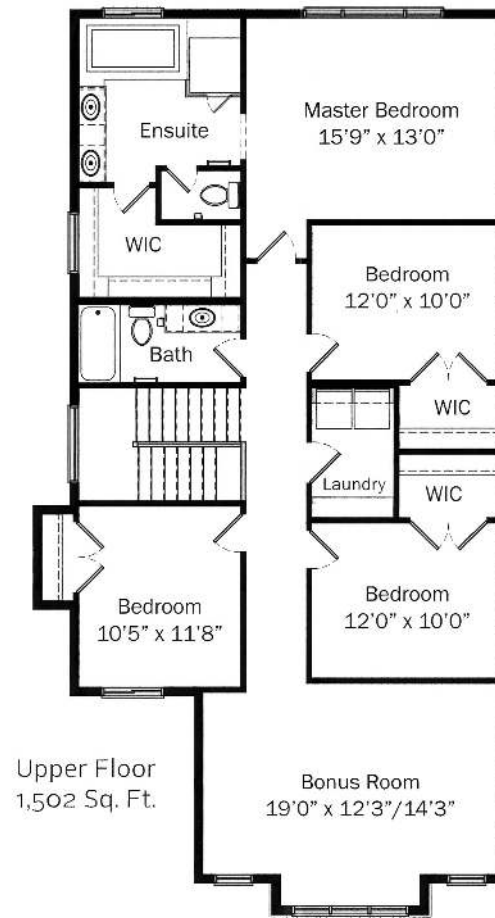

RENOVA

HOMES | RENOVATIONS

Mission

2,602 Sq. Ft.
2 Storey

4 Bedrooms
2.5 Baths

Main Floor
1,100 Sq. Ft.

Upper Floor
1,502 Sq. Ft.