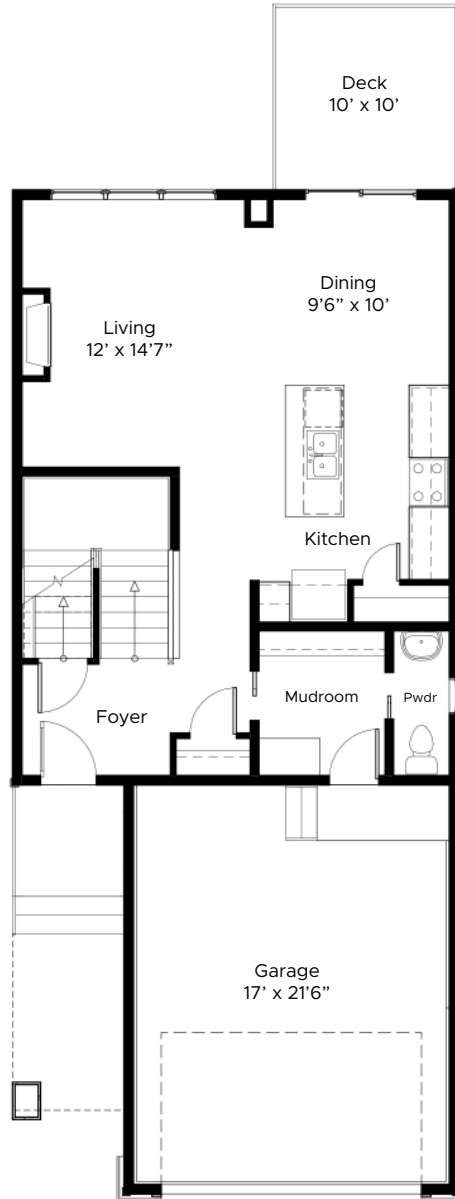

RENOVA

HOMES | RENOVATIONS

Inglewood

1,895 Sq. Ft.
2 Storey

3 Bedrooms
2.5 Baths

Main
768 Sq. Ft.

Upper
1,127 Sq. Ft.