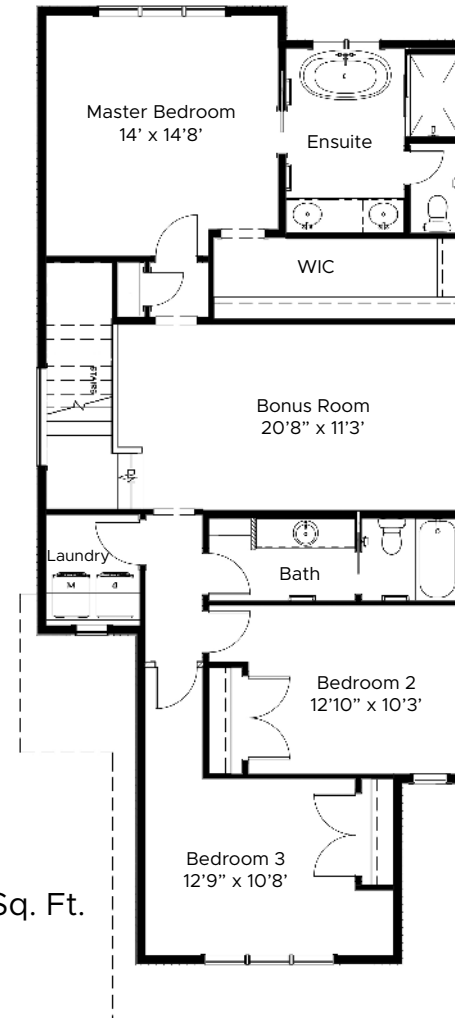

RENOVA

HOMES | RENOVATIONS

Sunalta 26

2,288 Sq. Ft.
2 Storey

3 Bedroom
2.5 Baths

Main
966 Sq. Ft.

Upper
1,322 Sq. Ft.