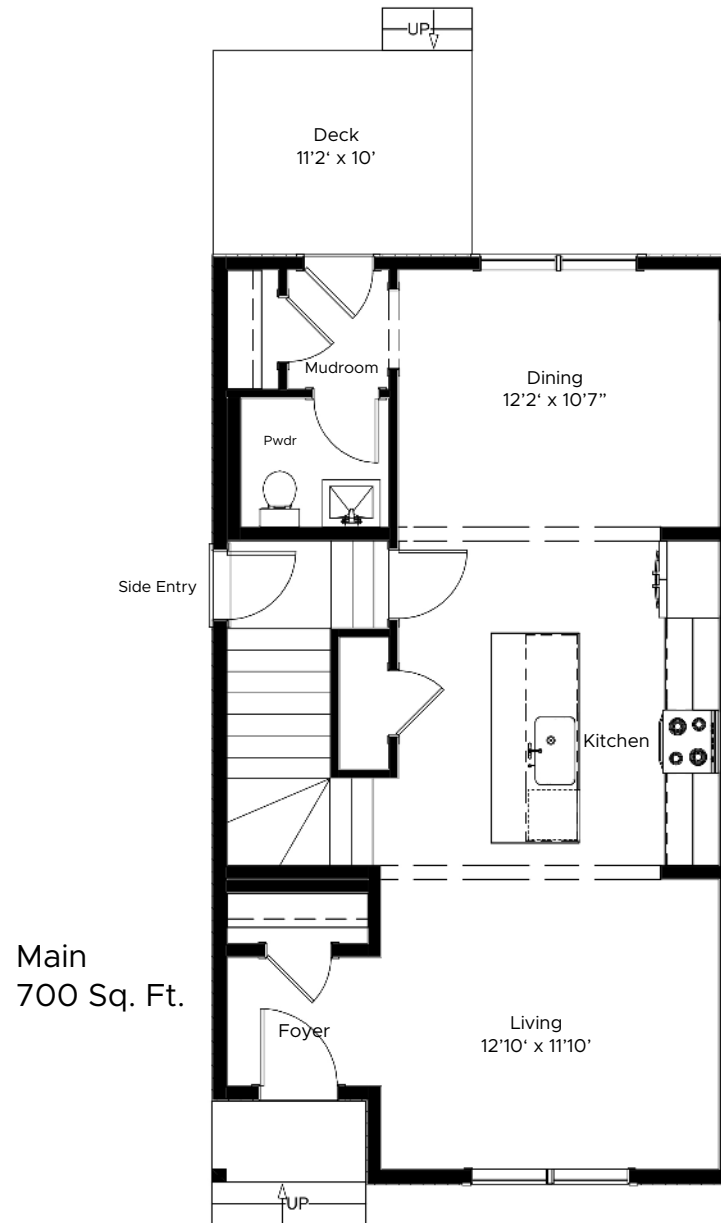

## Varsity

1,370 Sq. Ft.

2 Storey Semi-detached

3 Bedroom

2.5 Baths

Upper  
670 Sq. Ft.